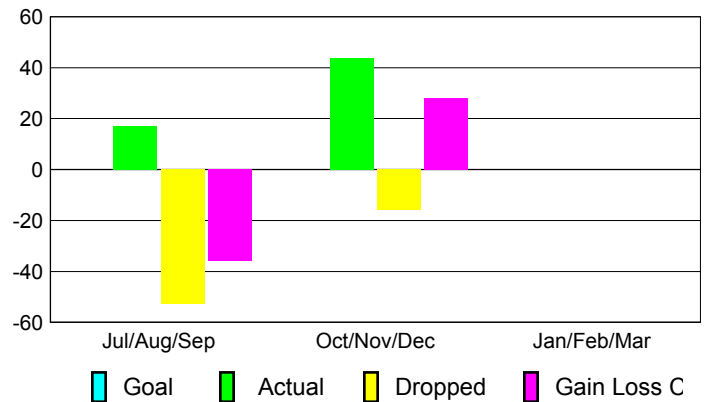

Club Results 2012-2013

Goal, New, Dropped, Gain/Loss

Comparison of Club Gain/Loss

Current Year Compared to the Previous Year

YTD Status Quo Clubs 2012-2013

Status Quo Clubs Compared to Status Quo Members

MEMBERSHIP

Membership Results
2012-2013

Membership
2011-2012

Month	Net Memb Goal	Actual New Memb	Actual Dropped Memb	Gain/Loss of Memb	Gain/Loss of Memb
Jul/Aug/Sep	0	17	-53	-36	-4
Oct/Nov/Dec	0	44	-16	28	5
Jan/Feb/Mar	0				-14
Totals	0	61	-69	-8	-13

Membership Results 2012-2013

Goal, New, Dropped, Gain/Loss

Comparison of Membership Gain/Loss

Current Year Compared to the Previous Year

Gender Comparison 2012-2013

Jul/Aug/Sep

Oct/Nov/Dec

Jan/Feb/Mar