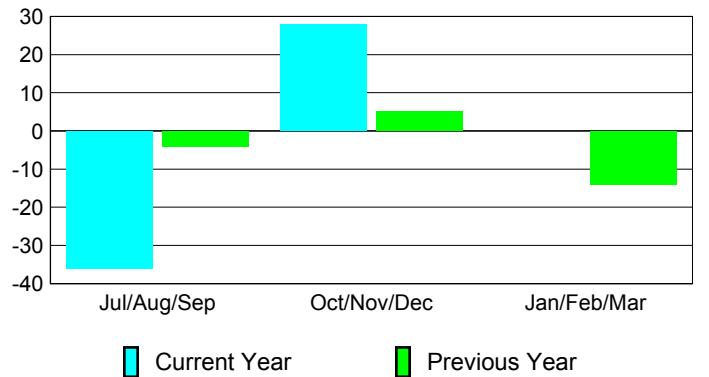

Membership Results
2012-2013

Membership
2011-2012

Month	Net Memb Goal	Actual New Memb	Actual Dropped Memb	Gain/Loss of Memb	Gain/Loss of Memb
Jul/Aug/Sep	0	17	-53	-36	-4
Oct/Nov/Dec	0	44	-16	28	5
Jan/Feb/Mar	0				-14
Totals	0	61	-69	-8	-13

Membership Results 2012-2013

Goal, New, Dropped, Gain/Loss

Comparison of Membership Gain/Loss

Current Year Compared to the Previous Year

Gender Comparison 2012-2013

Jul/Aug/Sep

Oct/Nov/Dec

Jan/Feb/Mar